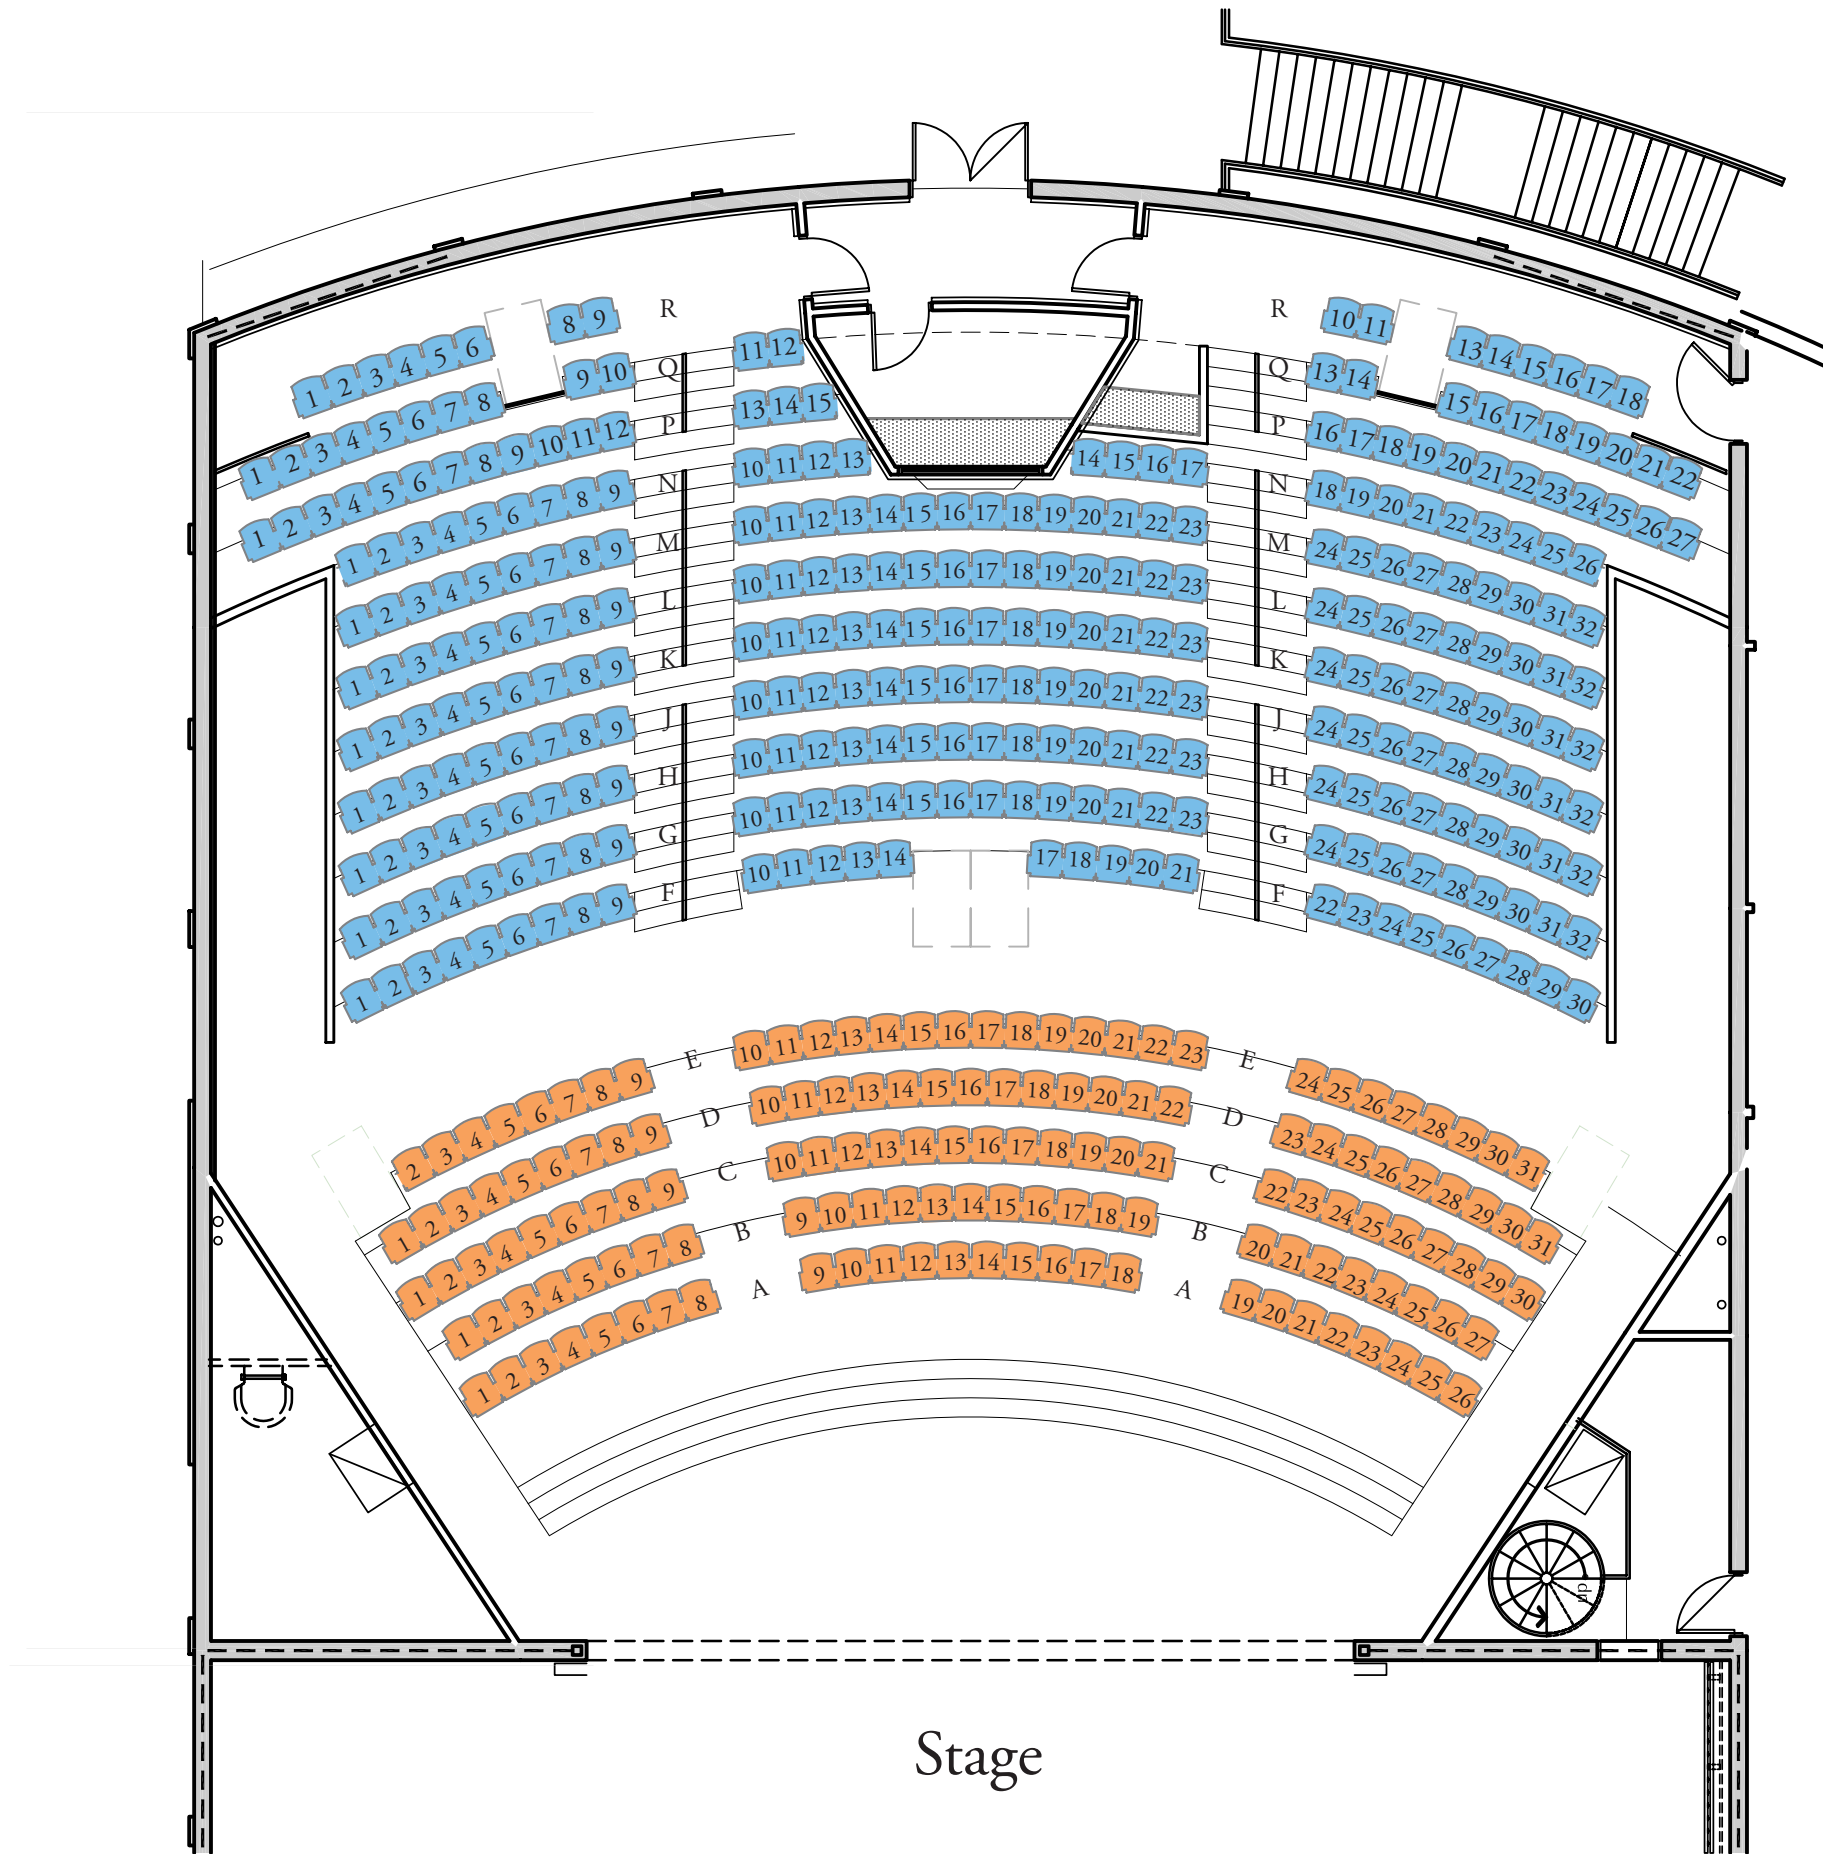

Cultural Center *Theater Seating*

Eagle Hill School

OLD PETERSHAM ROAD HARDWICK, MASSACHUSETTS 01037